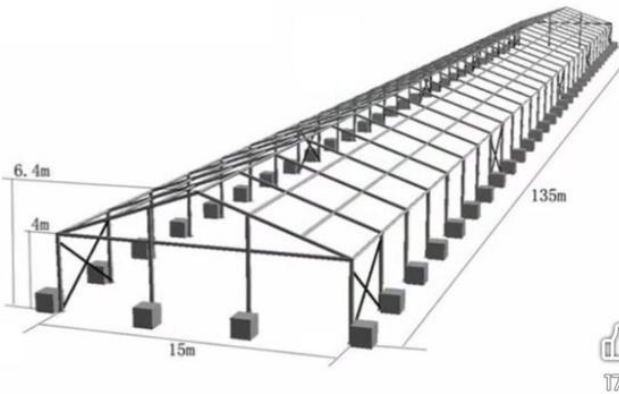

PEB STRUCTURE

LADDER

Weight: Approx 5.4KG

TERACE SHED

STAIRCASE

661

5

SOFA SETS