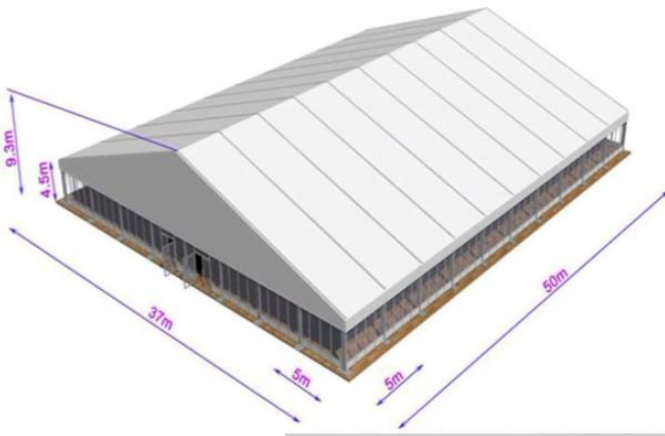

PEB STRUCTURE

LADDER

Weight: Approx 5.4KG

TERACE SHED

STAIRCASE

661

5

SOFA SETS