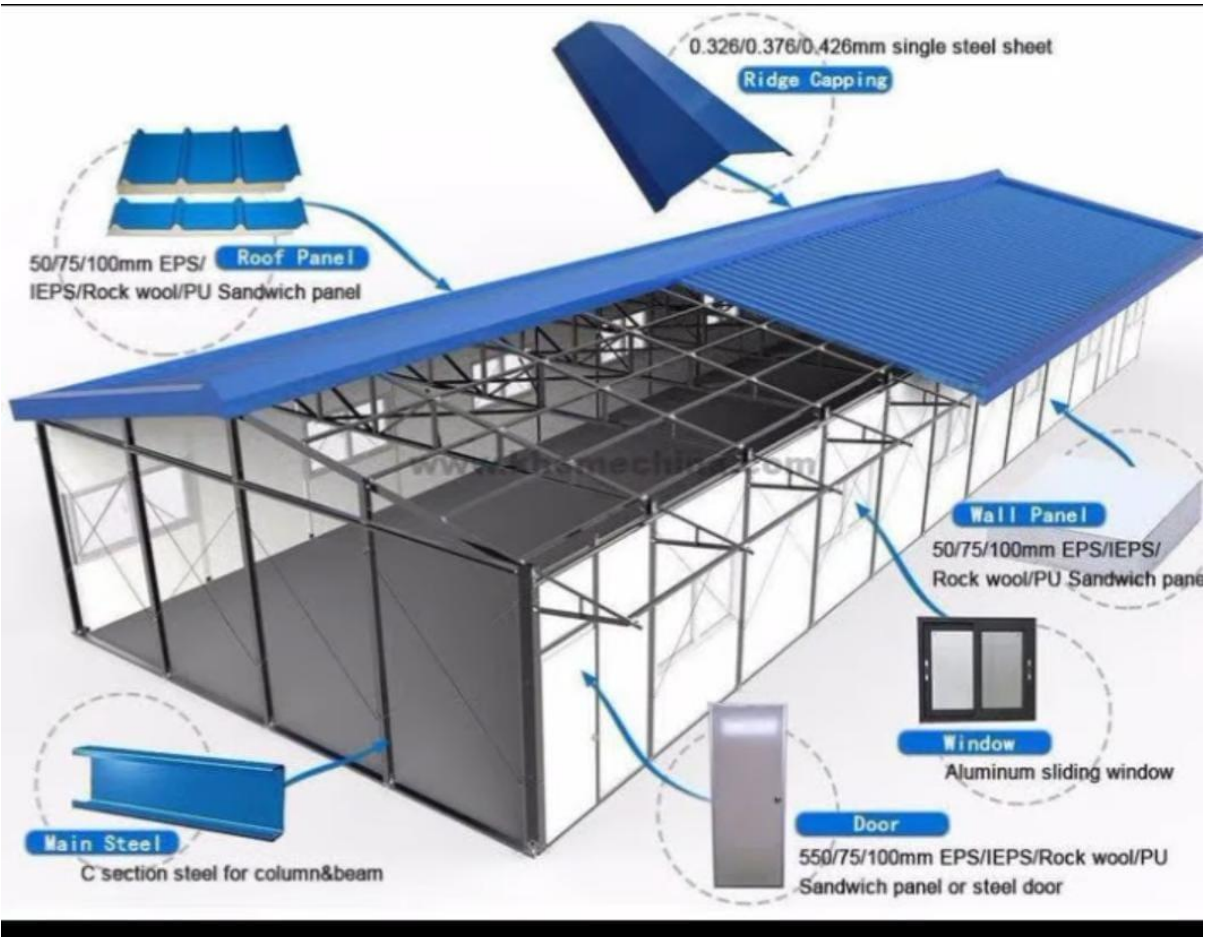

PEB STRUCTURE

LADDER

Weight: Approx 5.4KG

TERACE SHED

STAIRCASE

661

5

SOFA SETS

CarpinCreat

Follow

TEA TABLES

PARTITION RACK

BOOK RACK

TV UNITS

WALL UNIT

FLOWER POT RACK

SHOE RACK

CORNER RACK

BENCHES

BESIN RACK

DINING TABLE

VIKWO
FURNITURES

La marque qui réalise
votre rêve

LIGHT FRAMES