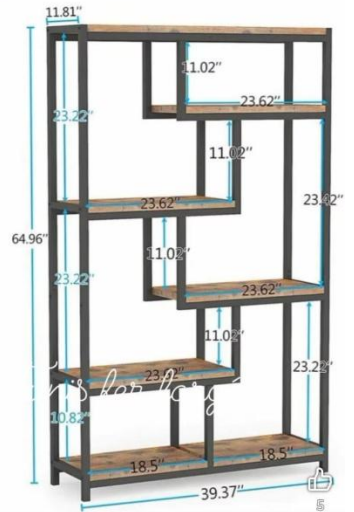

BATHROOM FURNITURE

RELAX CHAIR

RACK

420

Sourabh Asish

523

BED

BED TABLE

STUDY TABLE

7.8K

8.8K

8.8K

4.5K

CLOTH RACK

102

Woodstock