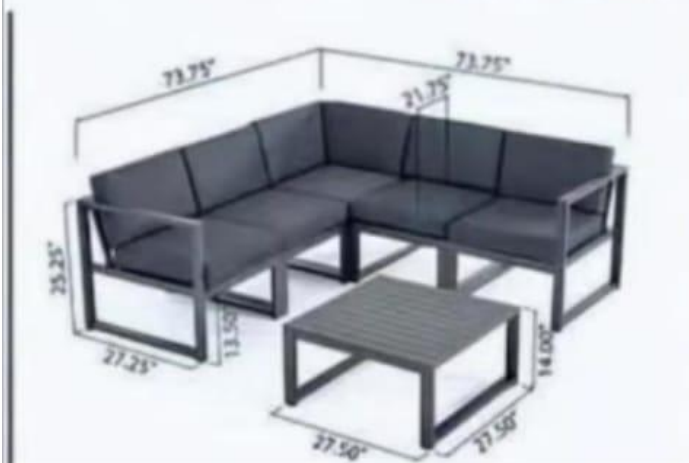

PEB STRUCTURE

LADDER

Weight: Approx 5.4KG

TERACE SHED

STAIRCASE

661

5

SOFA SETS

CarpinCreat

Follow

TEA TABLES

PARTITION RACK

BOOK RACK

TV UNITS

WALL UNIT

FLOWER POT RACK