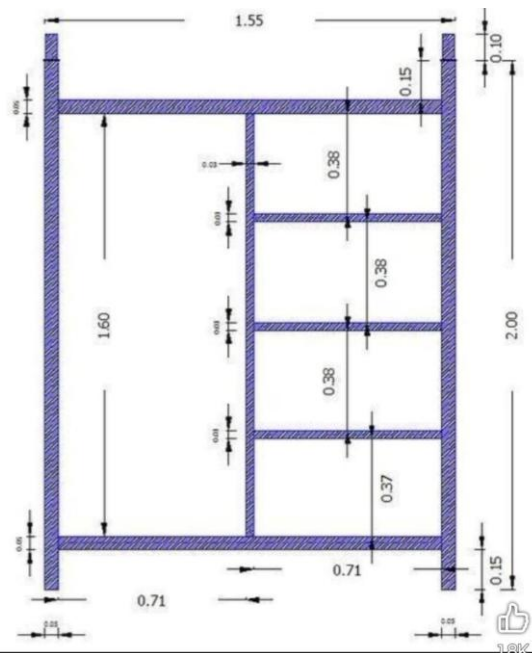

PEB STRUCTURE

LADDER

Weight: Approx 5.4KG

TERACE SHED

STAIRCASE

661

5

SOFA SETS