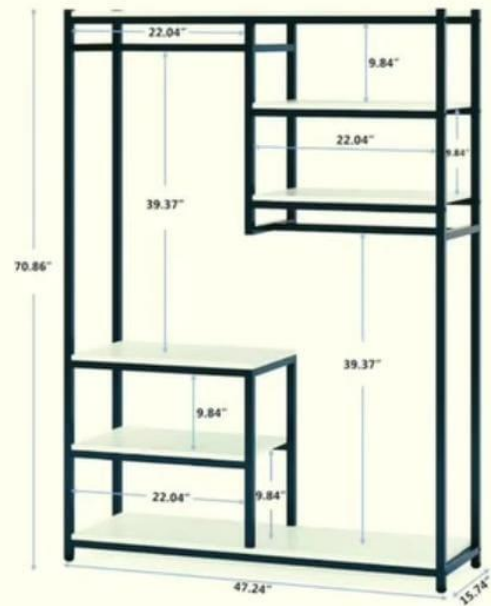

BATHROOM FURNITURE

RELAX CHAIR

RACK

420

Sourabh Asish

523

BED

BED TABLE

STUDY TABLE

7.8K

8.8K

8.8K

4.5K

CLOTH RACK

102

Woodstock